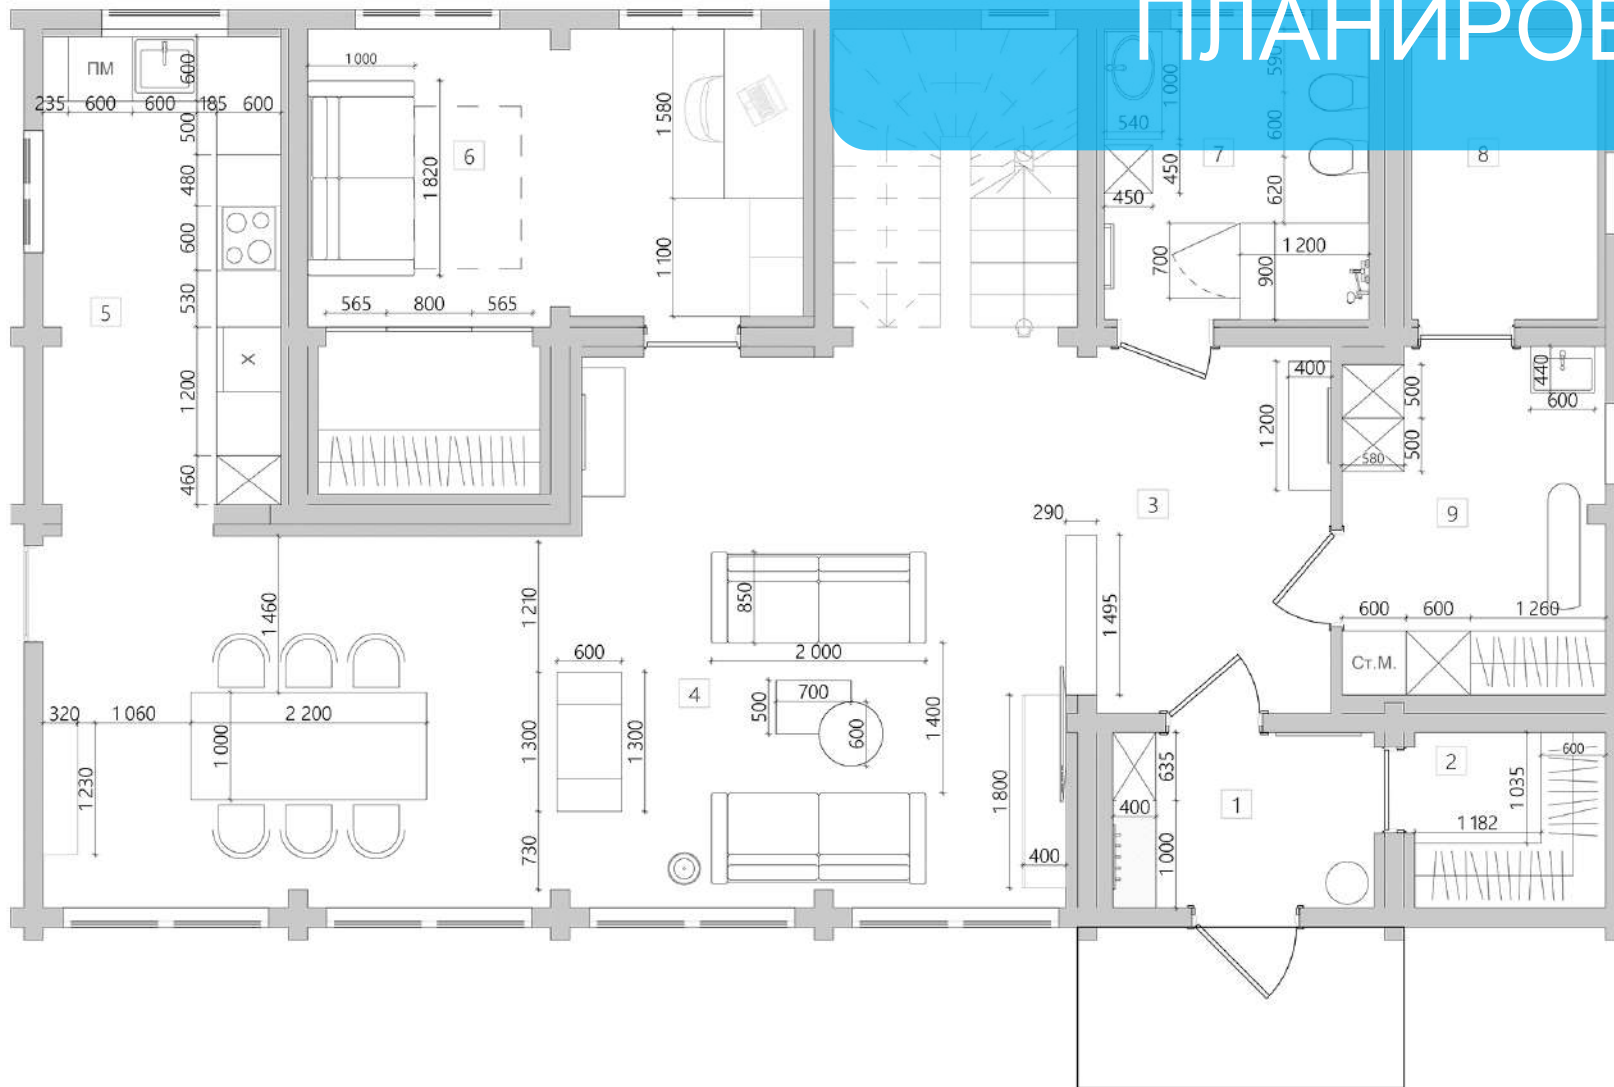

ПЛАНИРОВКА

№	Наименование
1	Прихожая
2	Гардероб в прихожей
3	Коридор
4	Гостиная
5	Кухня
6	Кабинет
7	С/У
8	Бойлерная