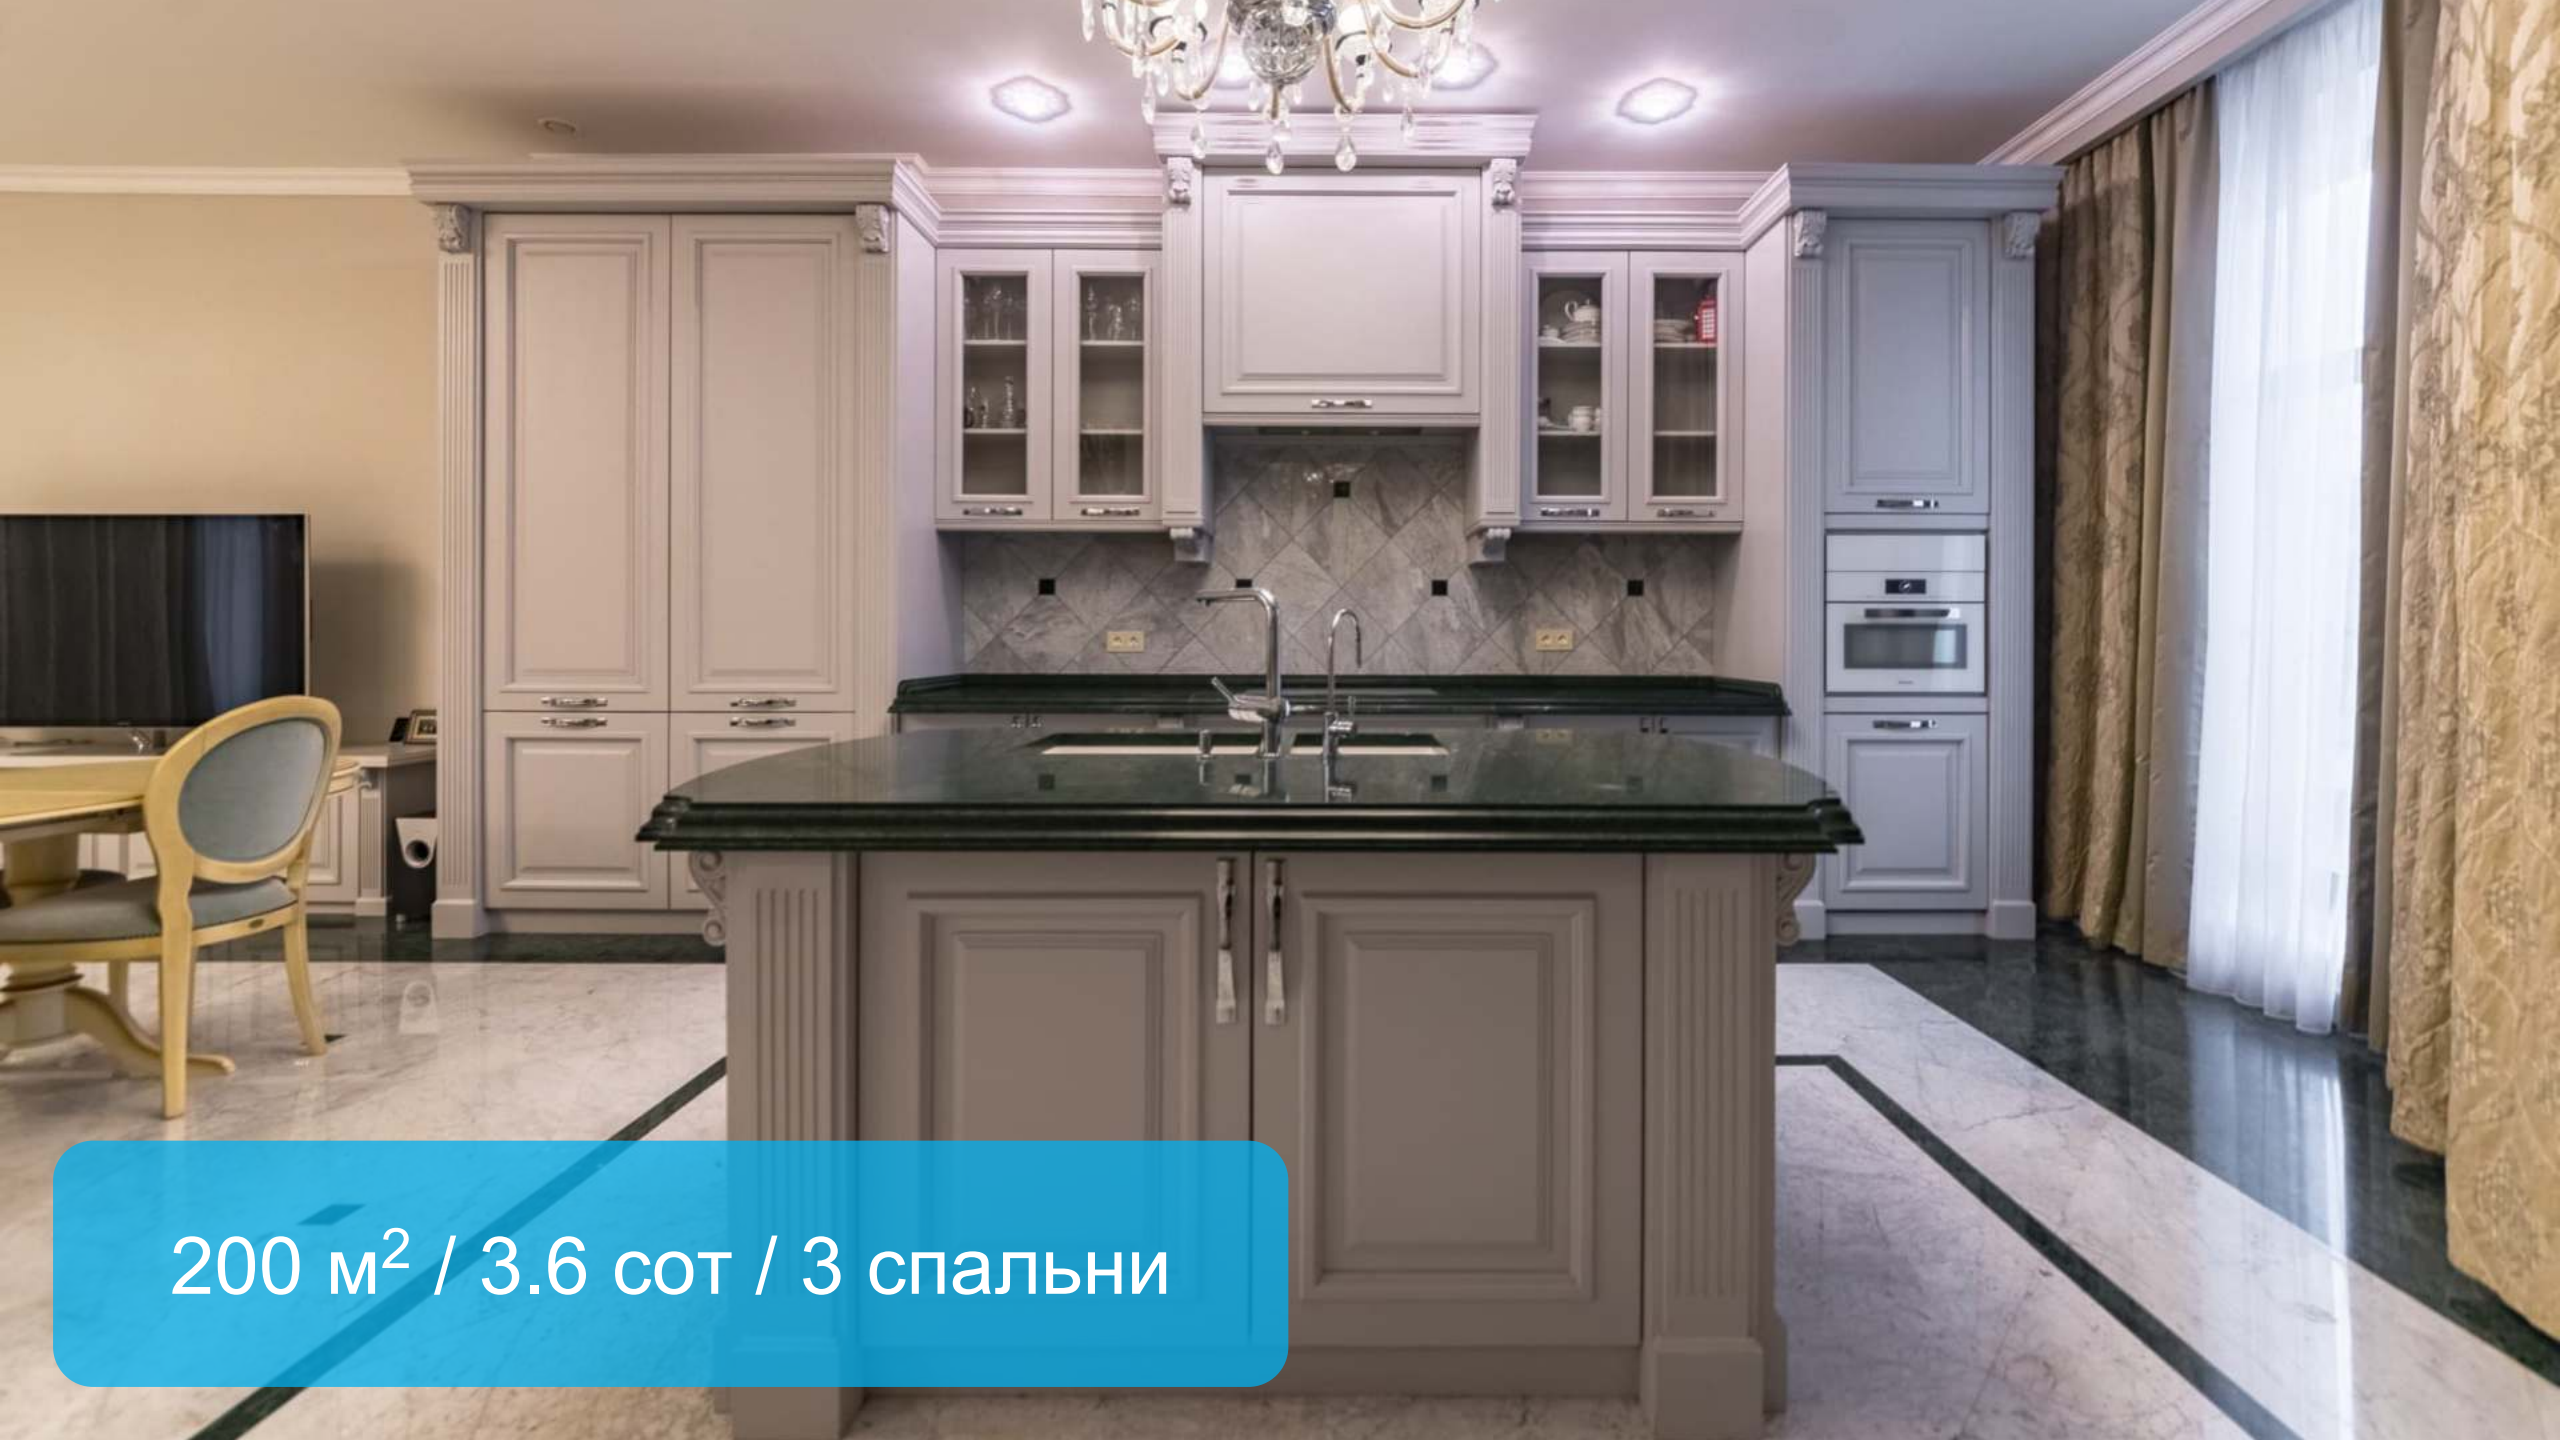

200 м² / 3.6 сот / 3 спальни