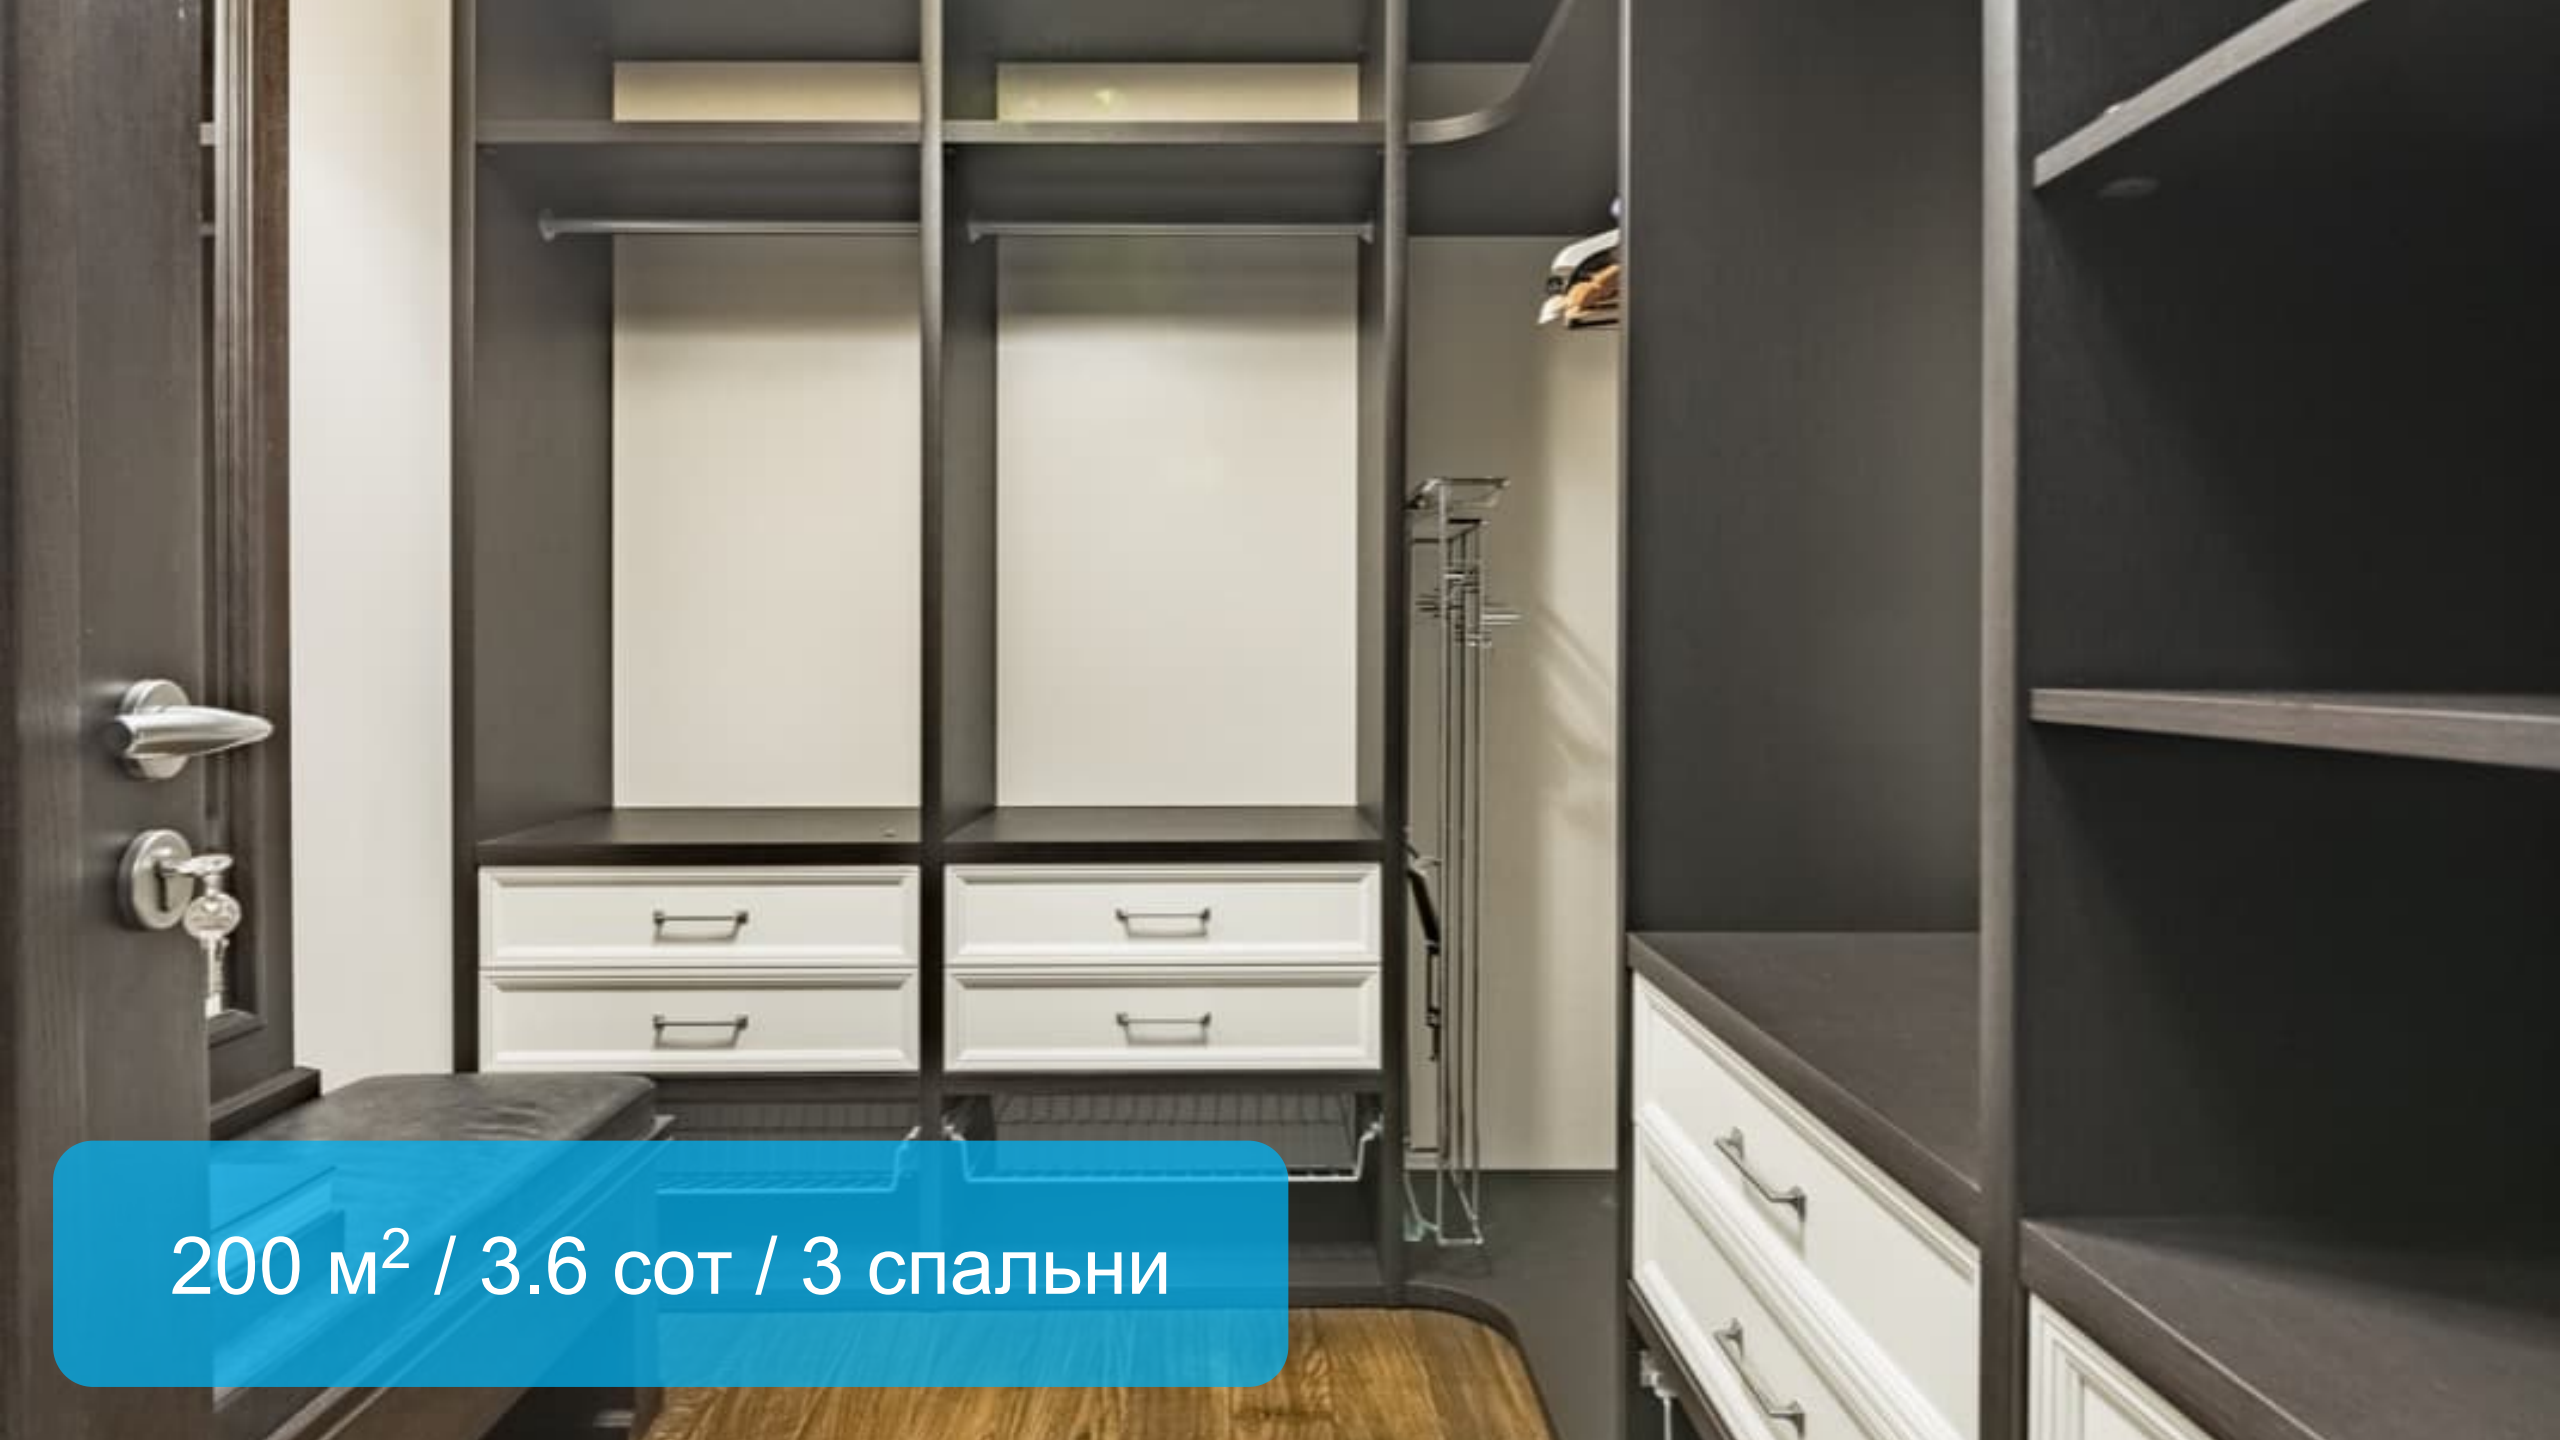

200 м² / 3.6 сот / 3 спальни