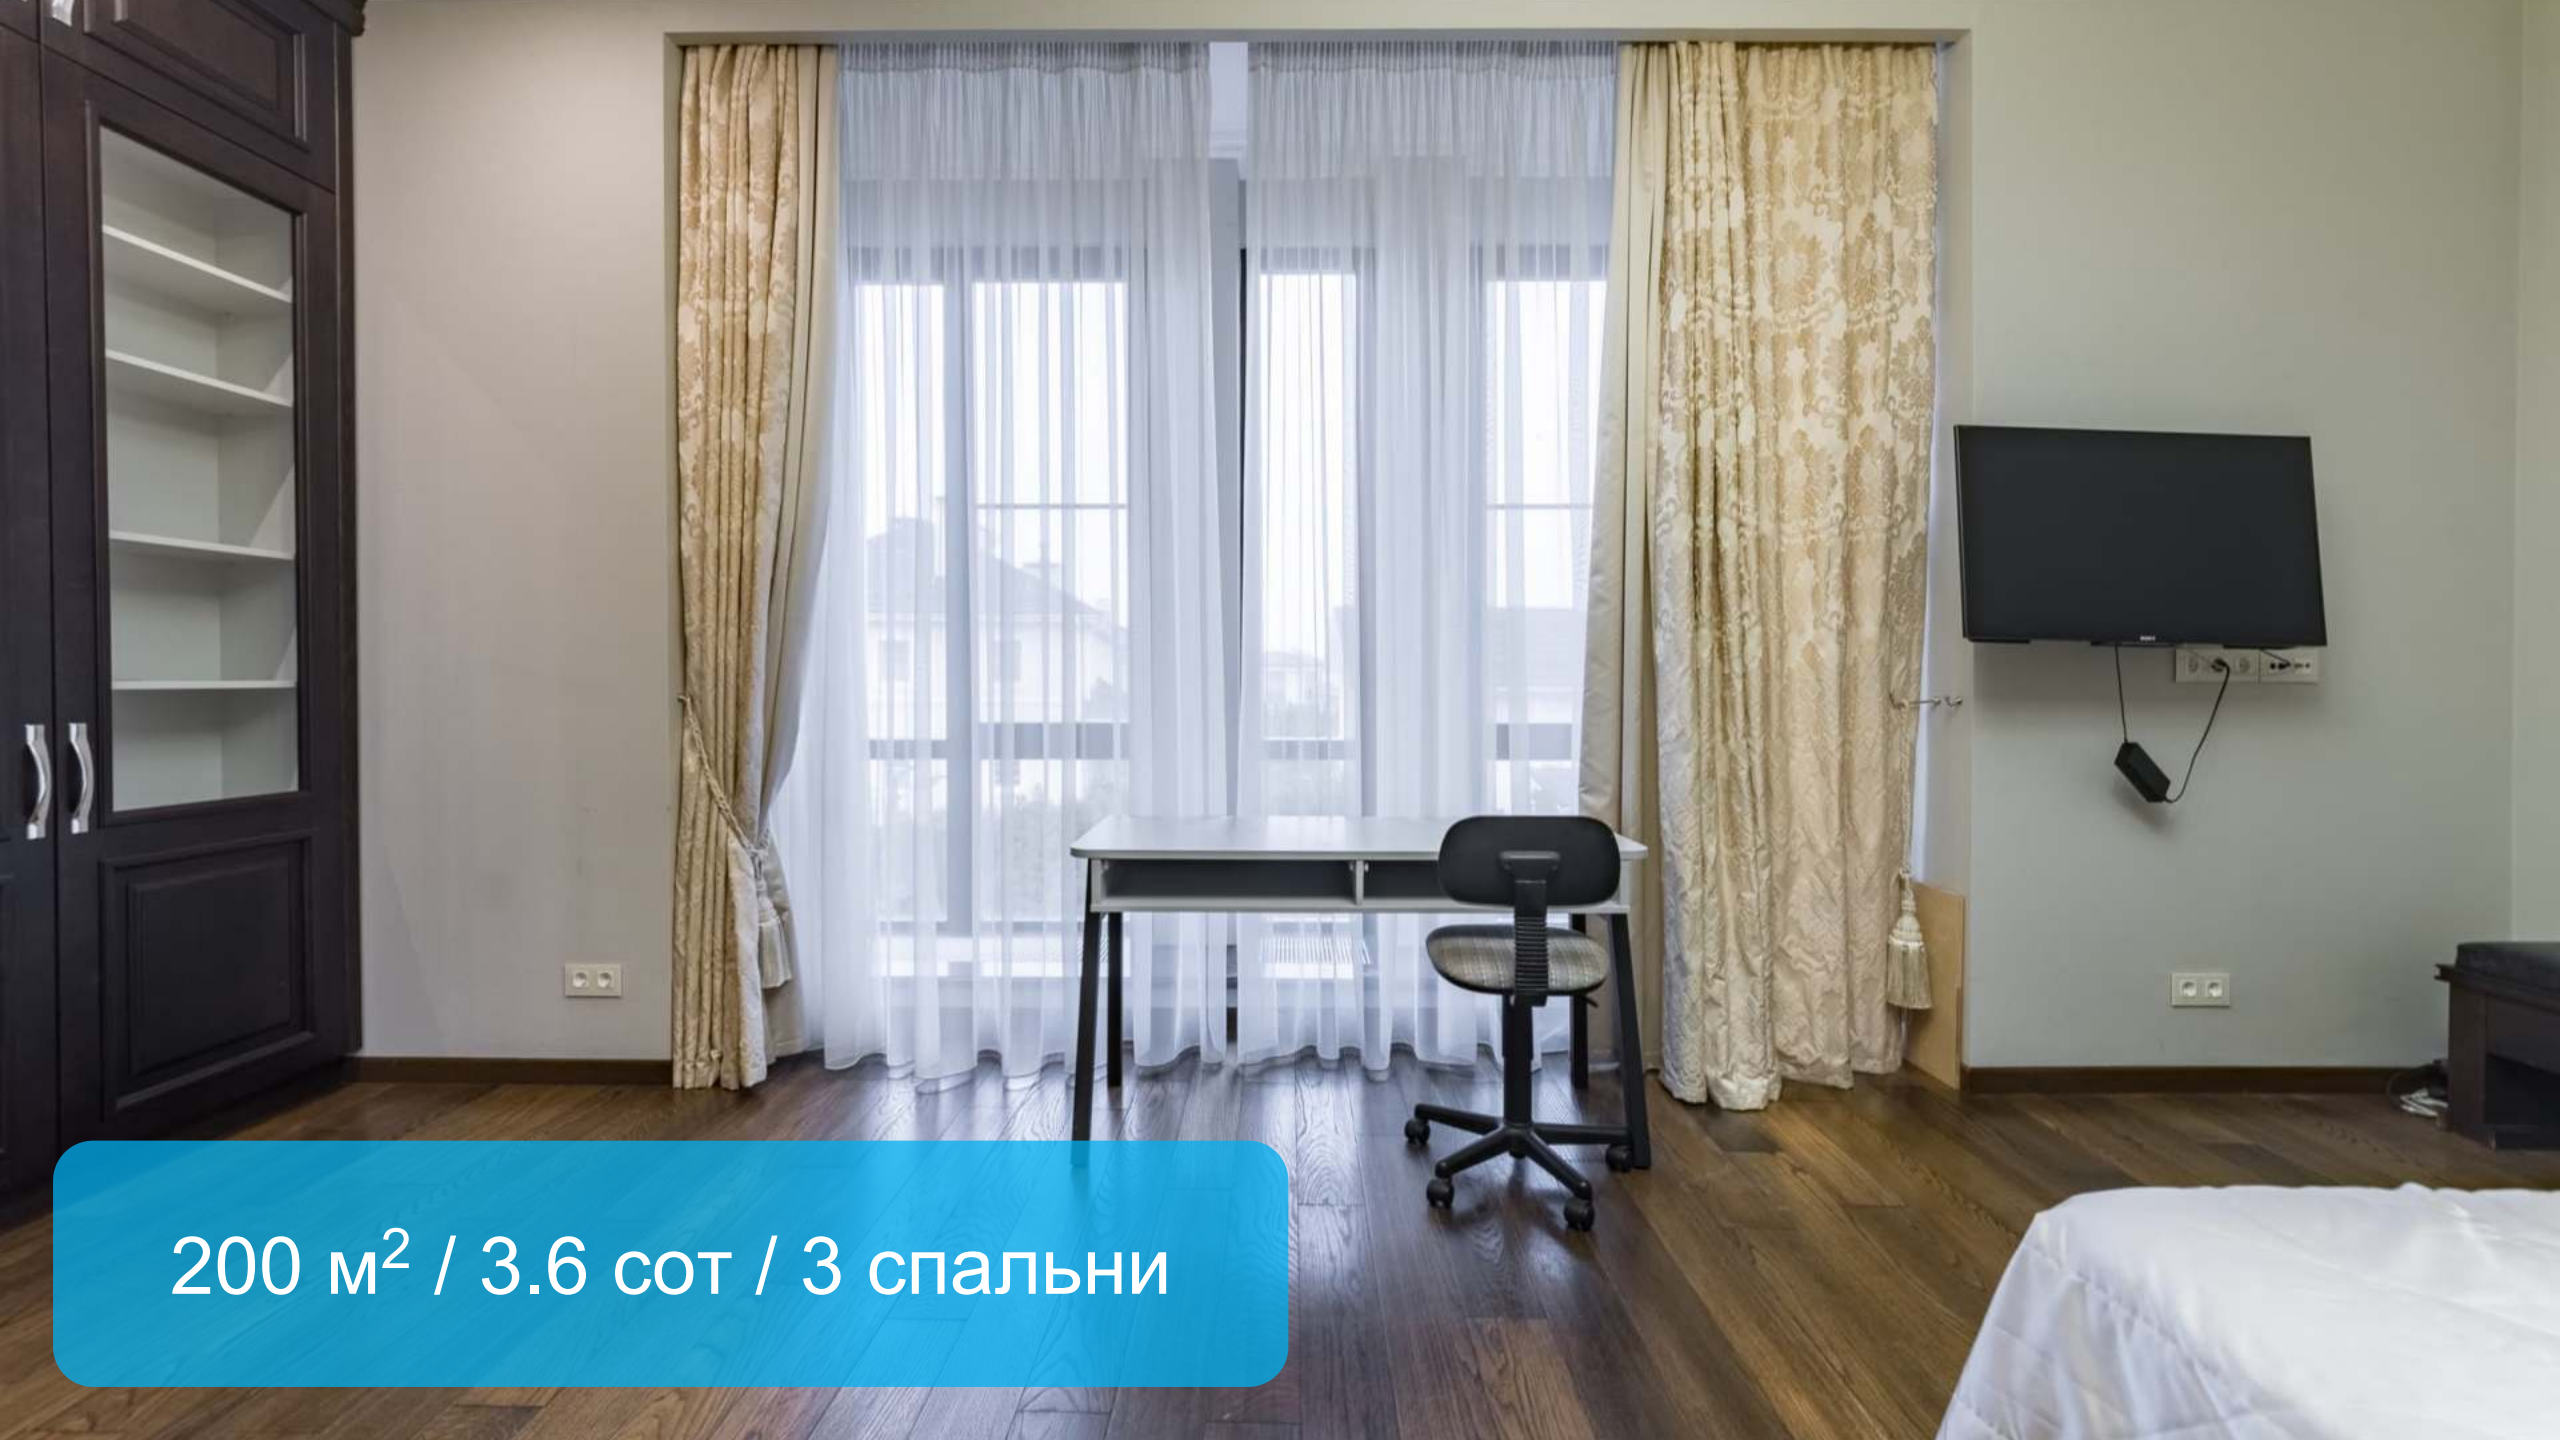

200 м² / 3.6 сот / 3 спальни